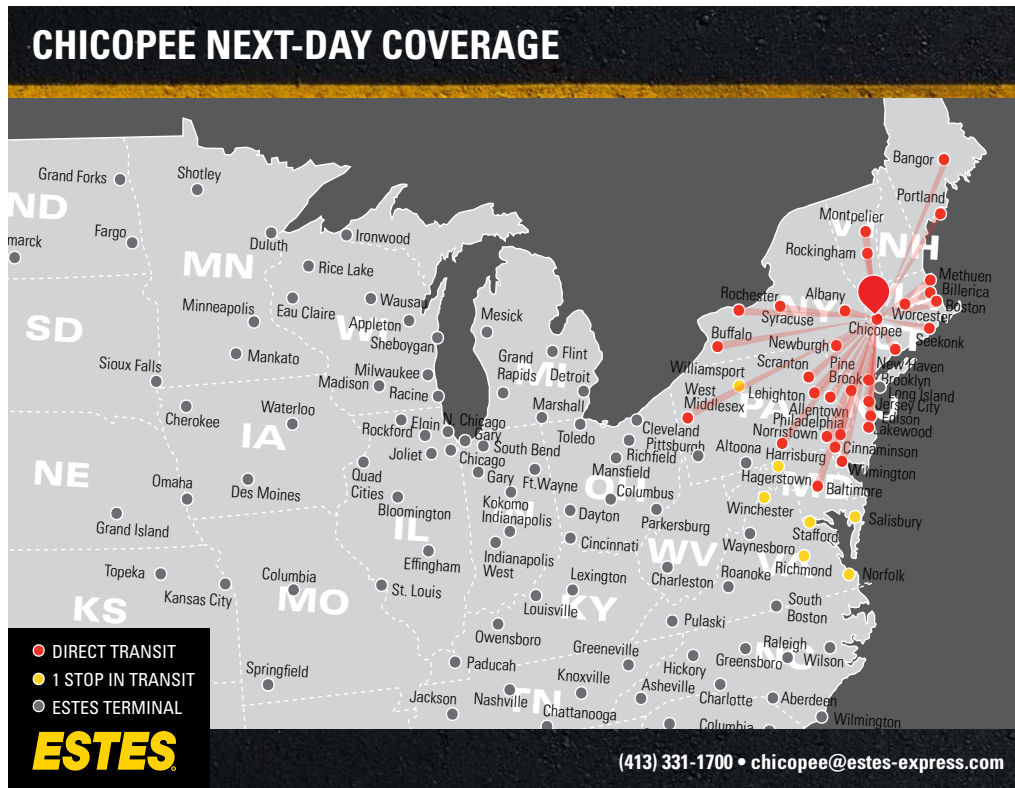

# SHORT-HAUL FREIGHT SHIPPING

Chicopee, MA

As one of our 26 hub terminals, Estes' [Chicopee facility](#) serves as a central node in our transportation network. With its 93 doors and advanced sorting and routing technology, the Chicopee hub processes shipments from multiple origins, then redistributes them for direct runs to and from major U.S. cities like New York City, Philadelphia, Boston, Baltimore, and more!

Ready to make a [short-haul](#) shipment? Whether you're shipping out of our Chicopee terminal, or to or from any of its direct points, you'll enjoy:

- » Direct lanes that run every night like clockwork
- » Reduced freight handling and superior reliability
- » Dependable transit times for additional peace of mind

[Learn more](#) about our vast hub-and-terminal network and comprehensive short-haul coverage or give your account manager a call today!

**From short-haul to long-haul, Estes does it all.**