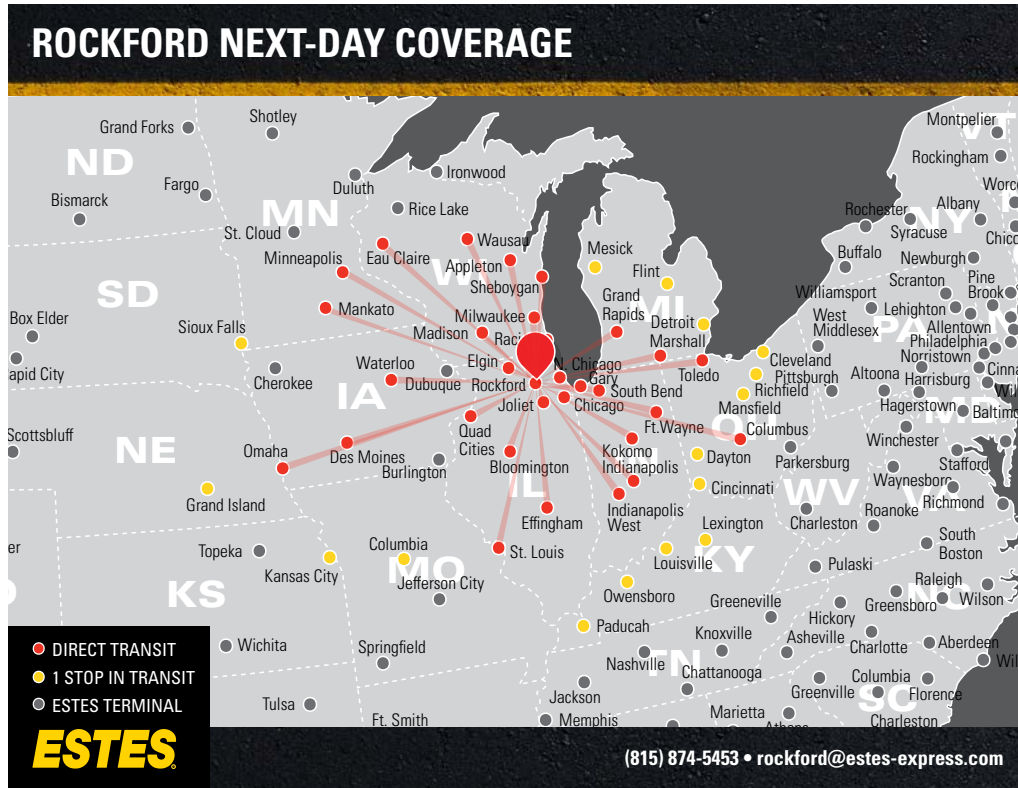

SHORT-HAUL FREIGHT SHIPPING

Rockford, IL

As one of our 26 hub terminals, Estes' [Rockford facility](#) serves as a central node in our transportation network. With its 60 doors and advanced sorting and routing technology, the Rockford hub processes shipments from multiple origins, then redistributes them for direct runs to and from major U.S. cities like Chicago, Minneapolis, Indianapolis, Milwaukee, and more!

Ready to make a [short-haul](#) shipment? Whether you're shipping out of our Rockford terminal, or to or from any of its direct points, you'll enjoy:

- » Direct lanes that run every night like clockwork
- » Reduced freight handling and superior reliability
- » Dependable transit times for additional peace of mind

[Learn more](#) about our vast hub-and-terminal network and comprehensive short-haul coverage or give your account manager a call today!

From short-haul to long-haul, Estes does it all.