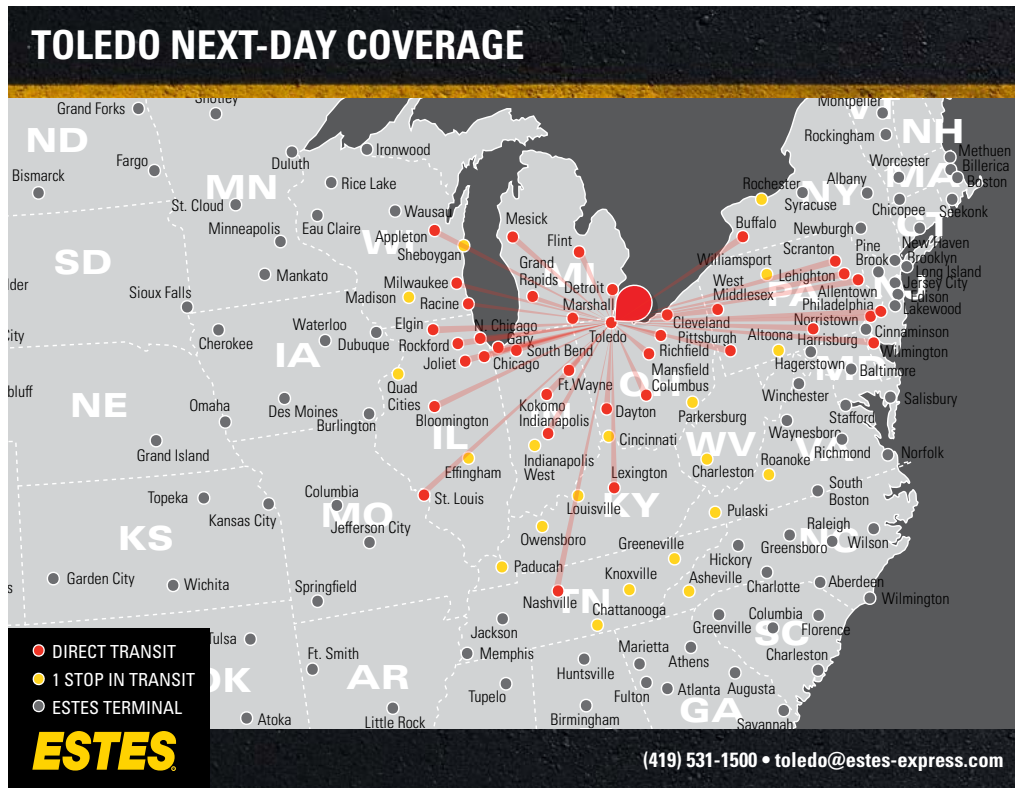

SHORT-HAUL FREIGHT SHIPPING

Toledo, OH

As one of our 26 hub terminals, Estes' [Toledo facility](#) serves as a central node in our transportation network. With its 113 doors and advanced sorting and routing technology, the Toledo hub processes shipments from multiple origins, then redistributes them for direct runs to and from major U.S. cities like Chicago, Philadelphia, Indianapolis, Nashville, and more!

Ready to make a [short-haul](#) shipment? Whether you're shipping out of our Toledo terminal, or to or from any of its direct points, you'll enjoy:

- » Direct lanes that run every night like clockwork
- » Reduced freight handling and superior reliability
- » Dependable transit times for additional peace of mind

[Learn more](#) about our vast hub-and-terminal network and comprehensive short-haul coverage or give your account manager a call today!

From short-haul to long-haul, Estes does it all.